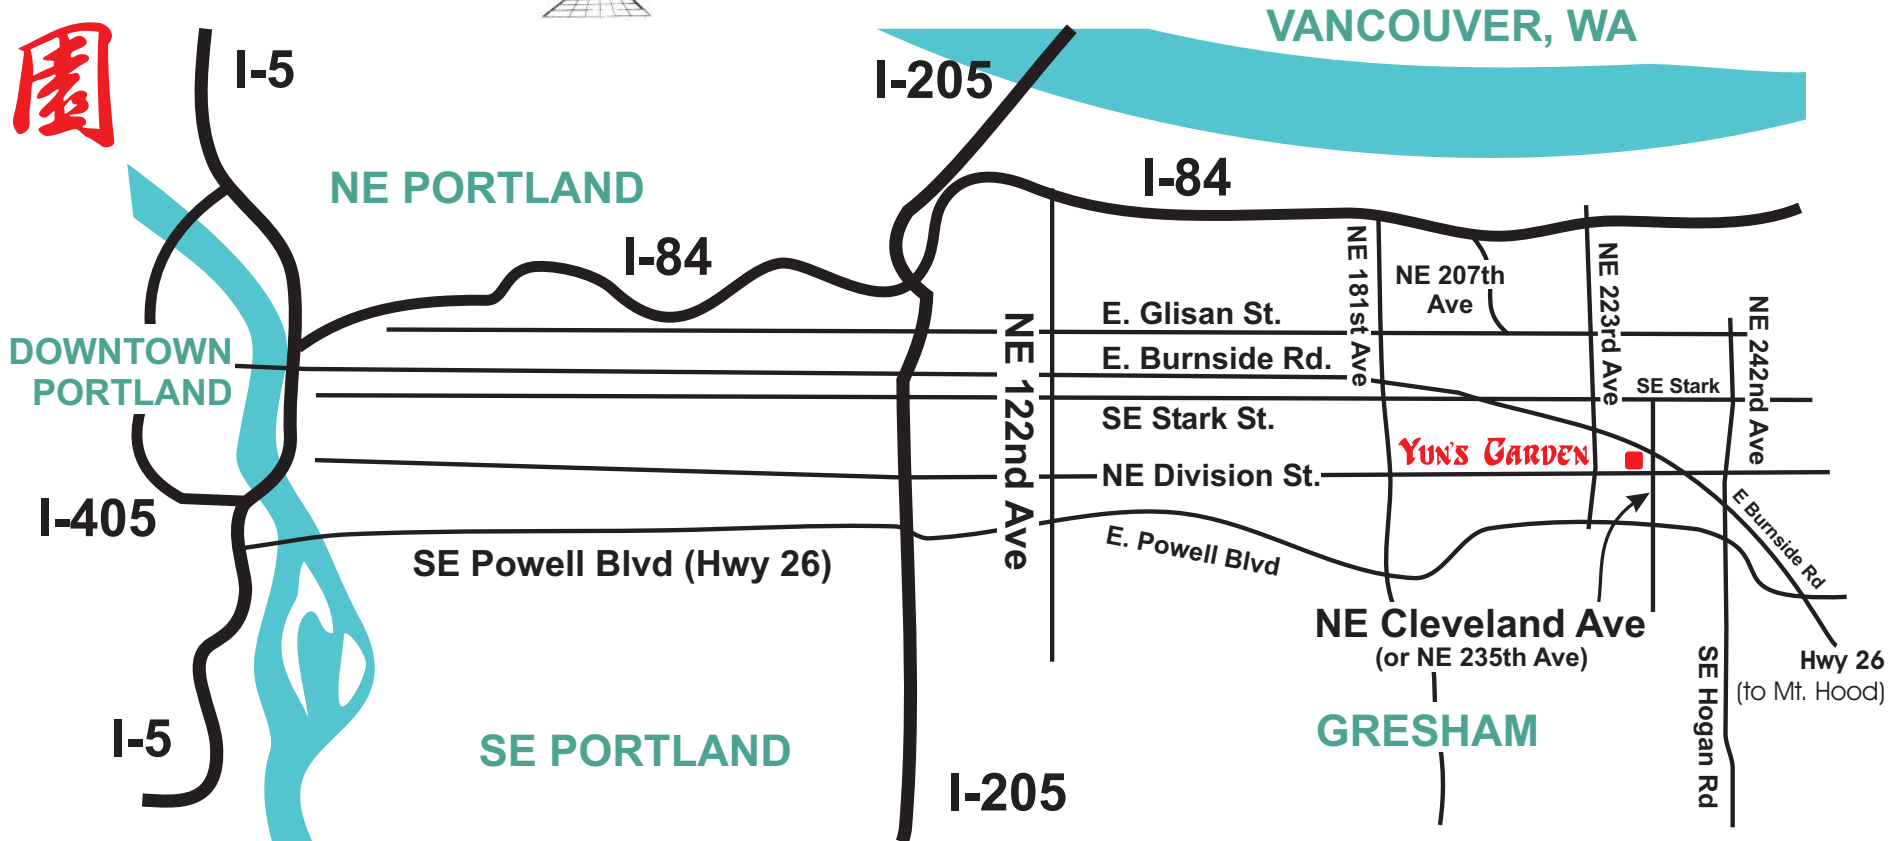

甄
家
園

YUN'S GARDEN

1255 NE Cleveland Ave (or 235th Ave)
Between BURNSIDE RD AND NE DIVISION ST
Gresham, OR 97030
(503) 661-1155

Email: contactus@yunsgarden.com
Website: www.yunsgarden.com

DIRECTIONS FROM DOWNTOWN PORTLAND APPROXIMATE DRIVING TIME: 25 minutes

- Take I-84 E / US 30 E toward PORTLAND AIRPORT/The DALLES
- Take the 207th Ave / Fairview Exit (Exit 14)
- Turn Right off the exit towards Fairview
- Second Light (Glisan St) Turn Left
- Next Light (223rd Ave) Turn Right
- Second Light (Burnside Rd) Turn Left to Hwy 26
- Third Light (NE Cleveland Ave) Turn Right
- Located on the Right (between Burnside Rd and NE Division St.)